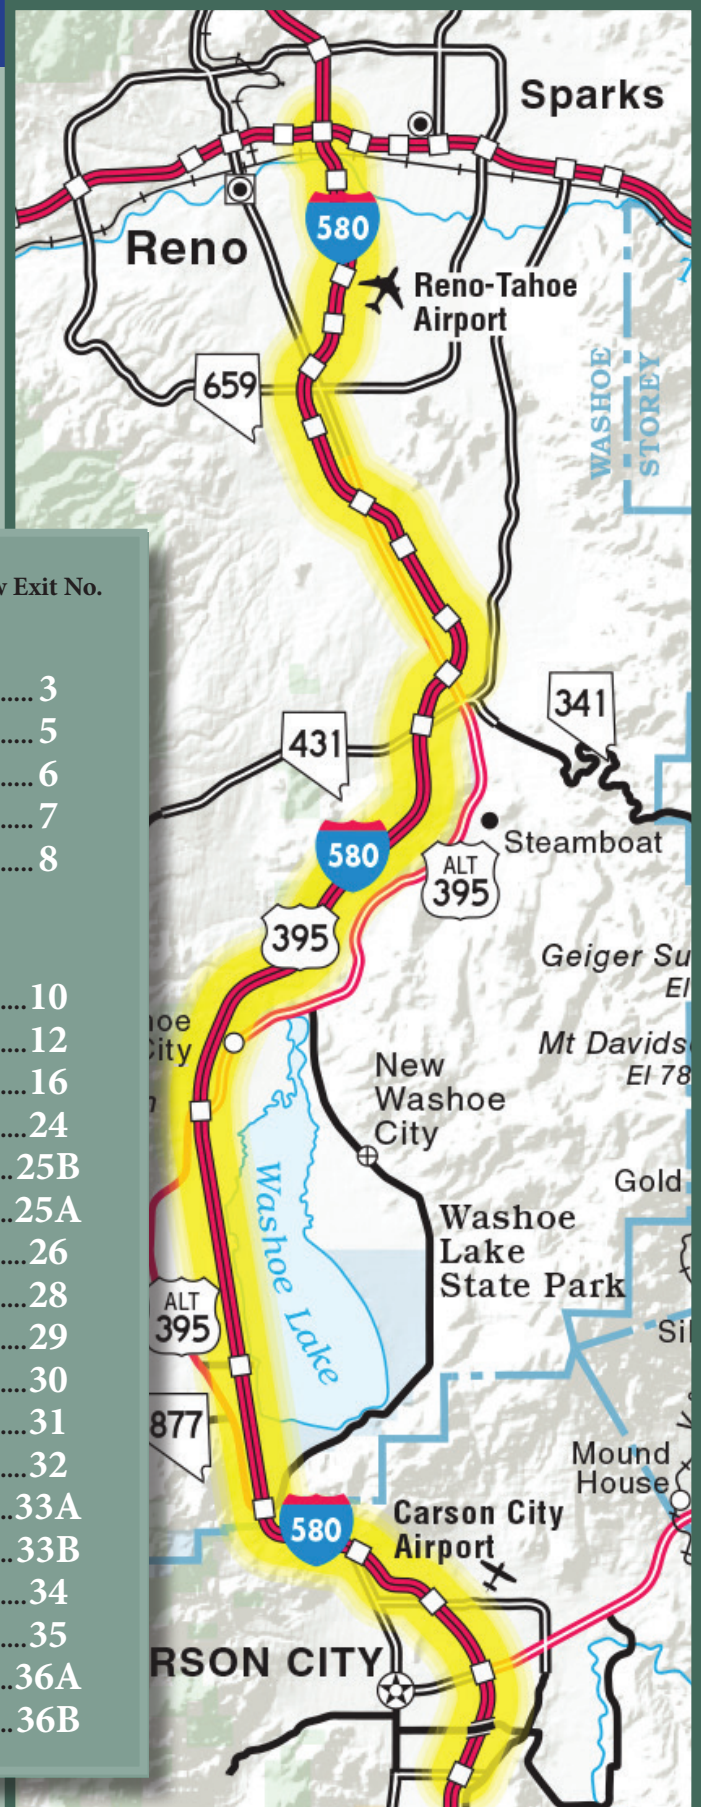

Exit Numbers Changing on I-580

Exit numbers to be changed beginning in summer 2019.

The exit numbers on I-580 are changing per federal requirements.

This modification is to ensure that I-580 exits and mile markers correspond.

County	Name	Old Exit No.	New Exit No.
<i>Carson City</i>			
	Fairview Drive.....	38	3
	US 50/William Street.....	39	5
	College Parkway.....	41	6
	Arrowhead Drive.....	42	7
	North Carson Street.....	43	8
<i>Washoe County</i>			
	Eastlake Boulevard.....	44	10
	Bellevue Road.....	46	12
	Old US 395.....	50	16
	Mt Rose Highway.....	56	24
	South Virginia Street North.....	57B	25B
	South Virginia Street South.....	57A	25A
	Damonte Ranch Parkway.....	59	26
	South Meadows Parkway.....	60	28
	South Virginia Street.....	61	29
	Neil Road/Meadowood Mall Way.....	62	30
	South Virginia Street/Kietzke Lane.....	63	31
	Moana Lane.....	64	32
	Plumb Lane/Villanova Drive.....	65	33A
	Reno/Tahoe International Airport.....	65B	33B
	Mill Street.....	66	34
	East Second Street/Glendale Ave.....	67	35
	I-80 East.....	68A	36A
	I-80 West.....	68B	36B